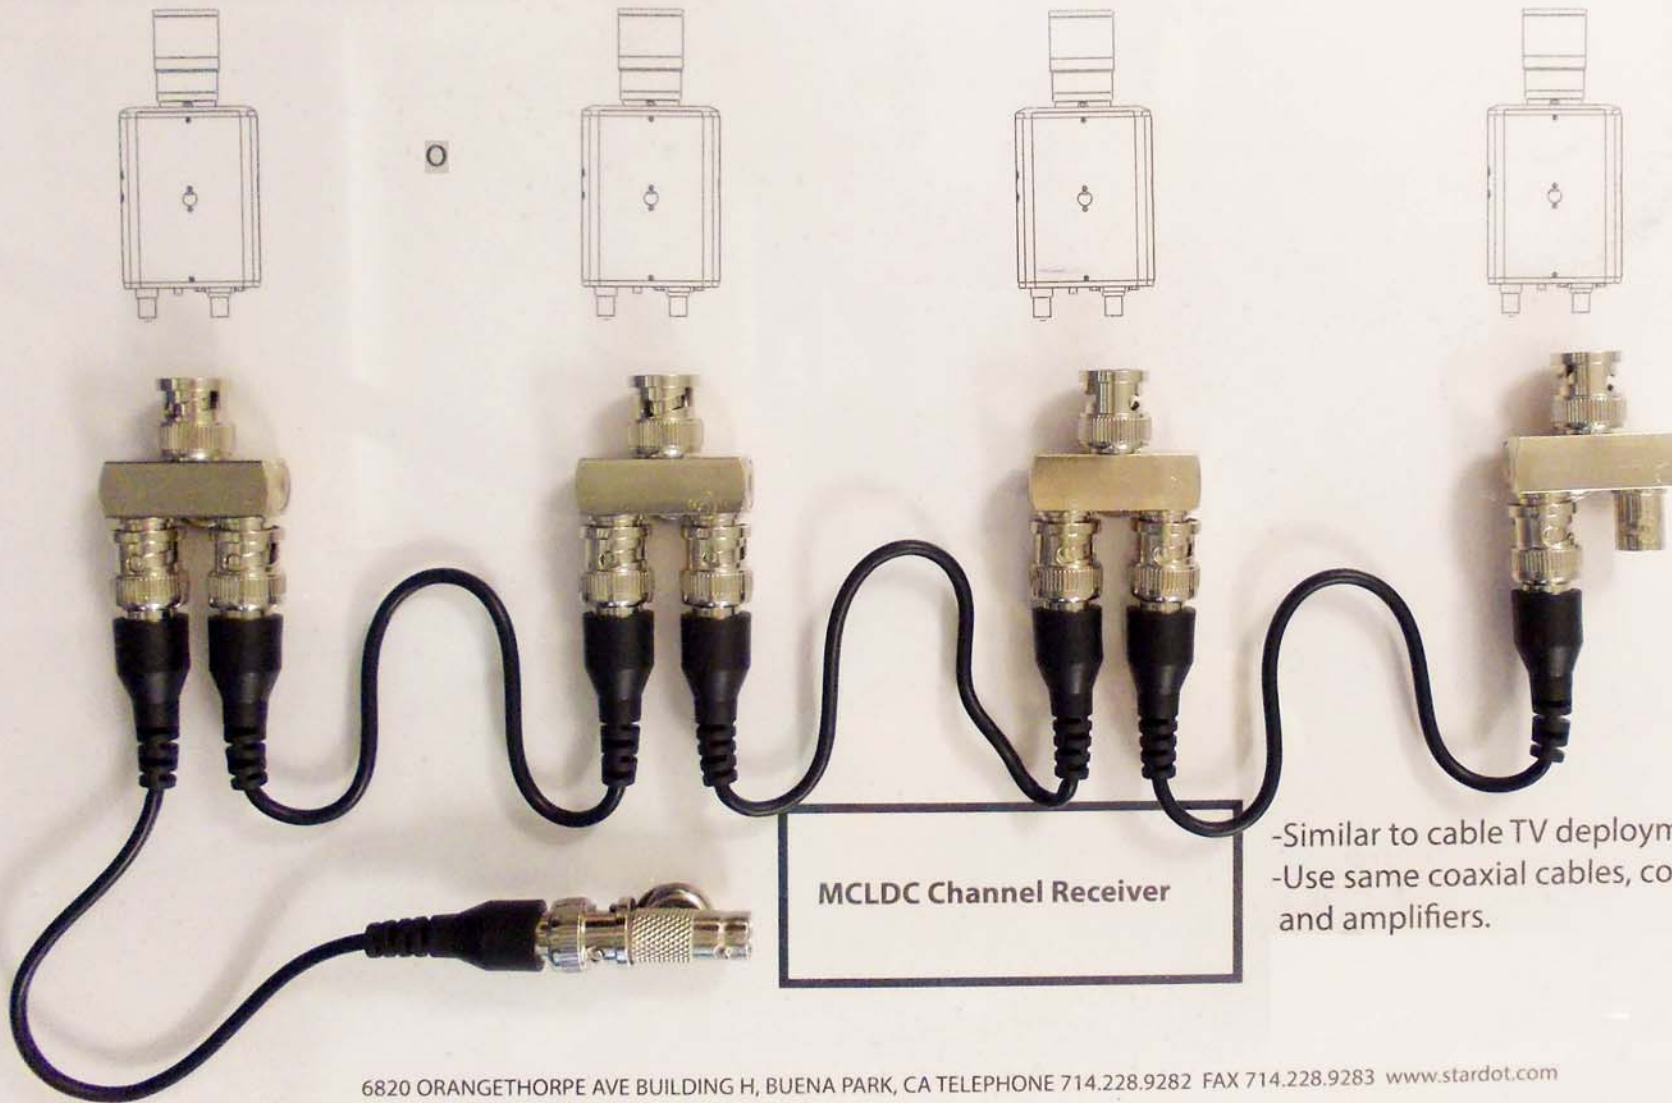

Multi-Channel Long Distance Coaxial Daisy Chain Deployment

-Similar to cable TV deployment
-Use same coaxial cables, connectors, mixers and amplifiers.

6820 ORANGETHORPE AVE BUILDING H, BUENA PARK, CA TELEPHONE 714.228.9282 FAX 714.228.9283 www.stardot.com

1000 feet with RG 59 cable
No additional equipments required