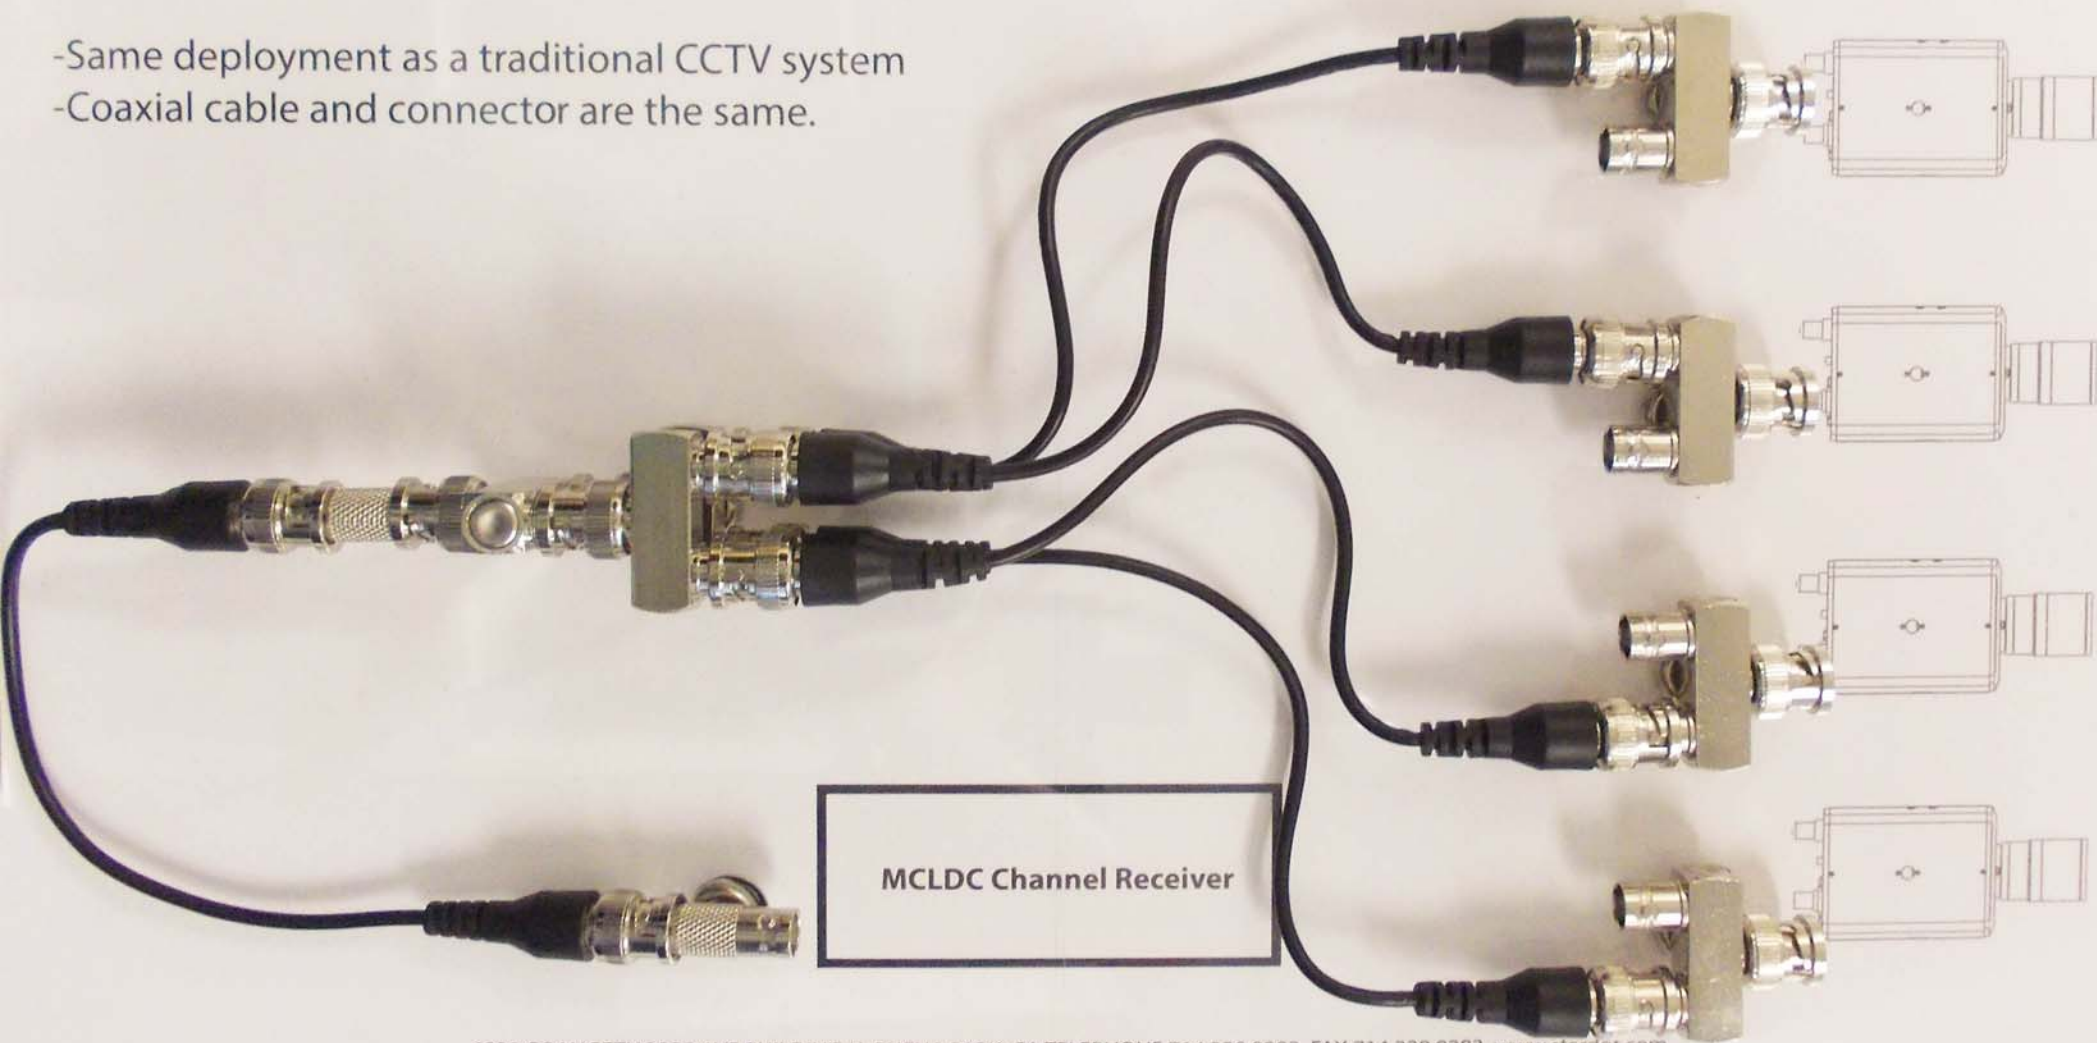

Multi-Channel Long Distance Coaxial Point-to-Point Deployment

- Same deployment as a traditional CCTV system
- Coaxial cable and connector are the same.

6820 ORANGETHORPE AVE BUILDING H, BUENA PARK, CA TELEPHONE 714.228.9282 FAX 714.228.9283 www.stardot.com

1000 feet with RG 59 cable
No additional equipments required