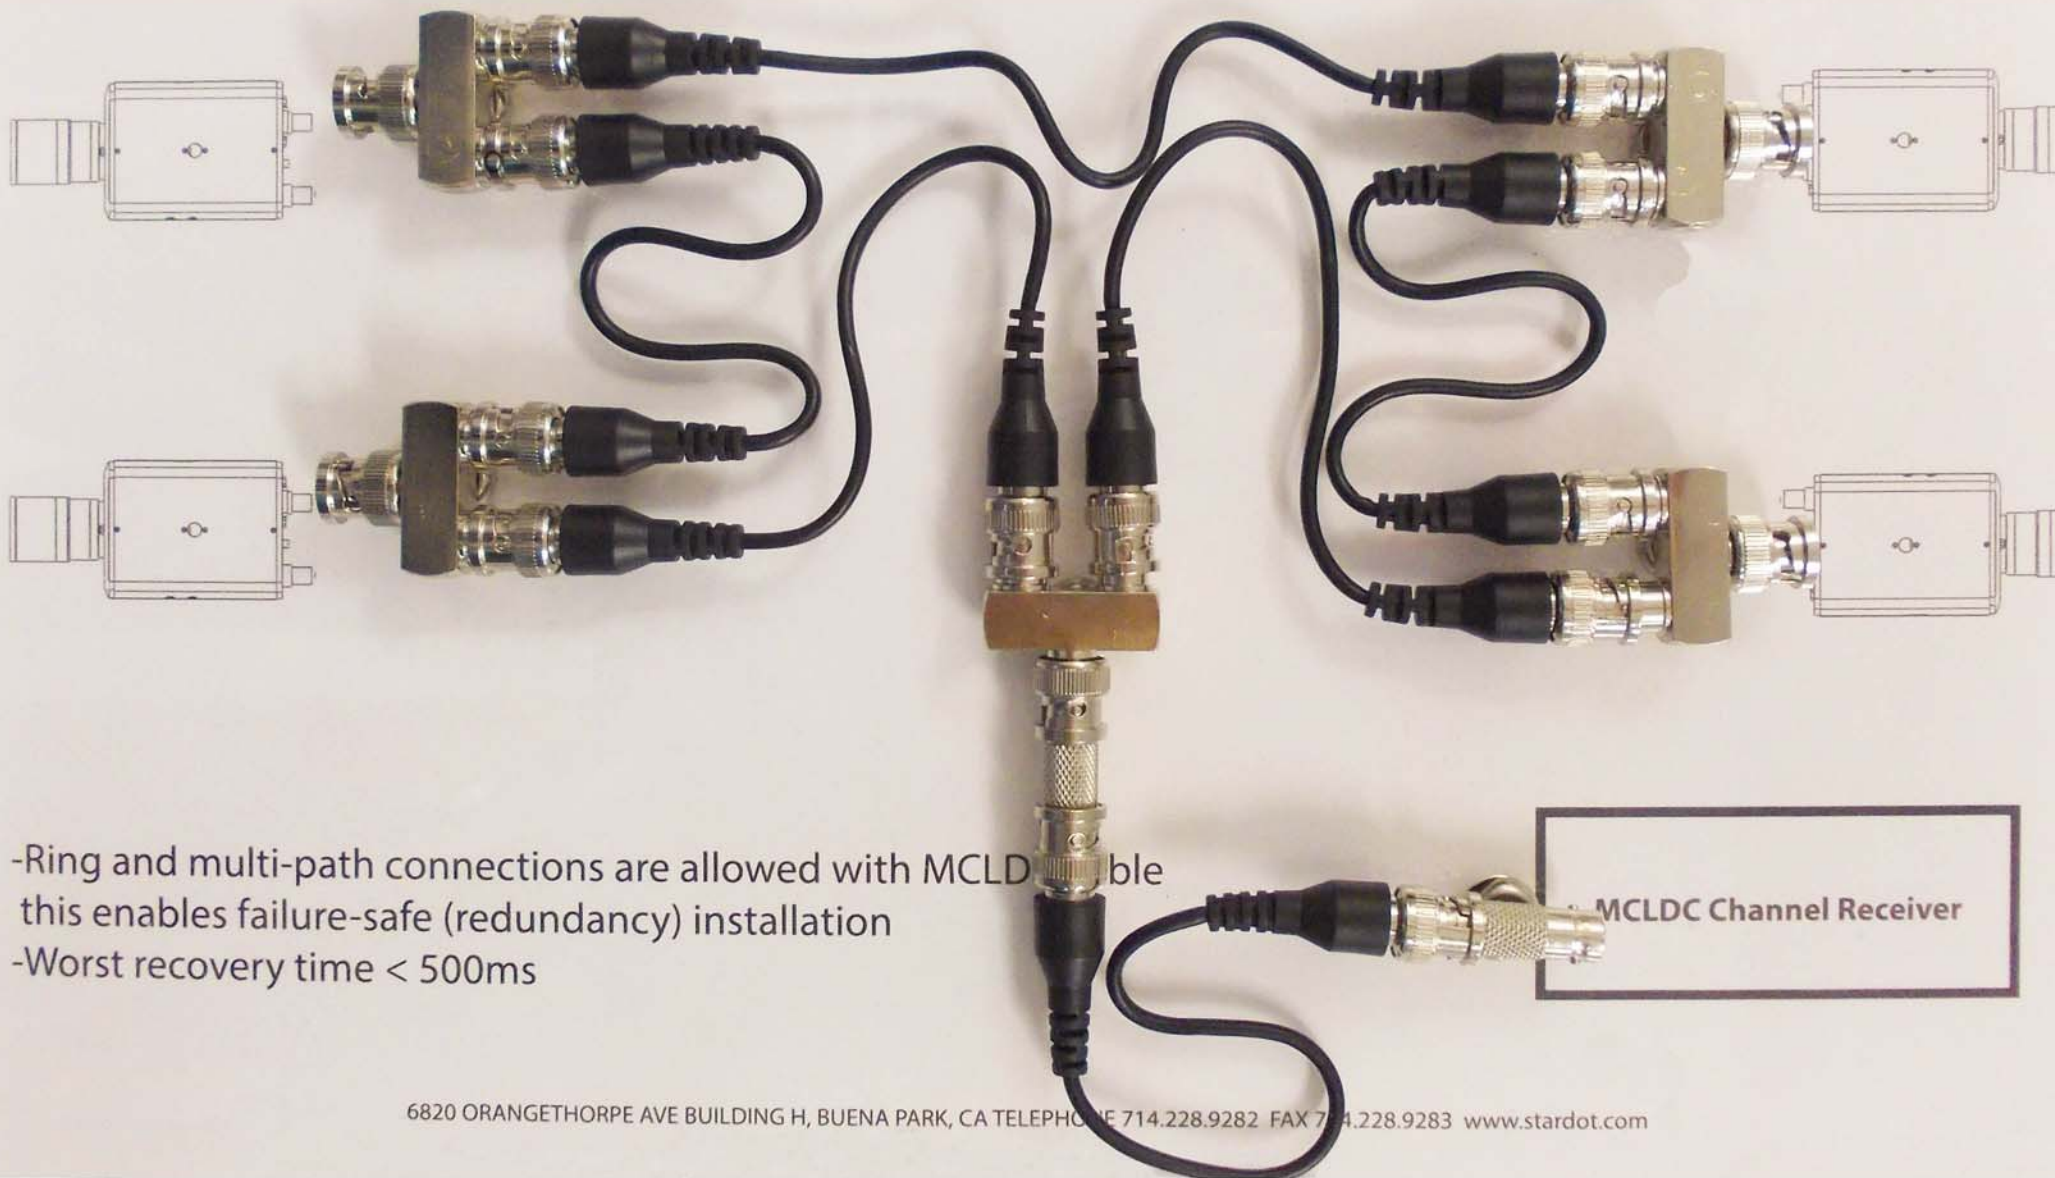

Multi-Channel Long Distance Coaxial Self-Healing Ring Deployment

- Ring and multi-path connections are allowed with MCLDC cable this enables failure-safe (redundancy) installation
- Worst recovery time < 500ms

6820 ORANGETHORPE AVE BUILDING H, BUENA PARK, CA TELEPHONE 714.228.9282 FAX 714.228.9283 www.stardot.com

1000 feet with RG 59 cable
No additional equipments required