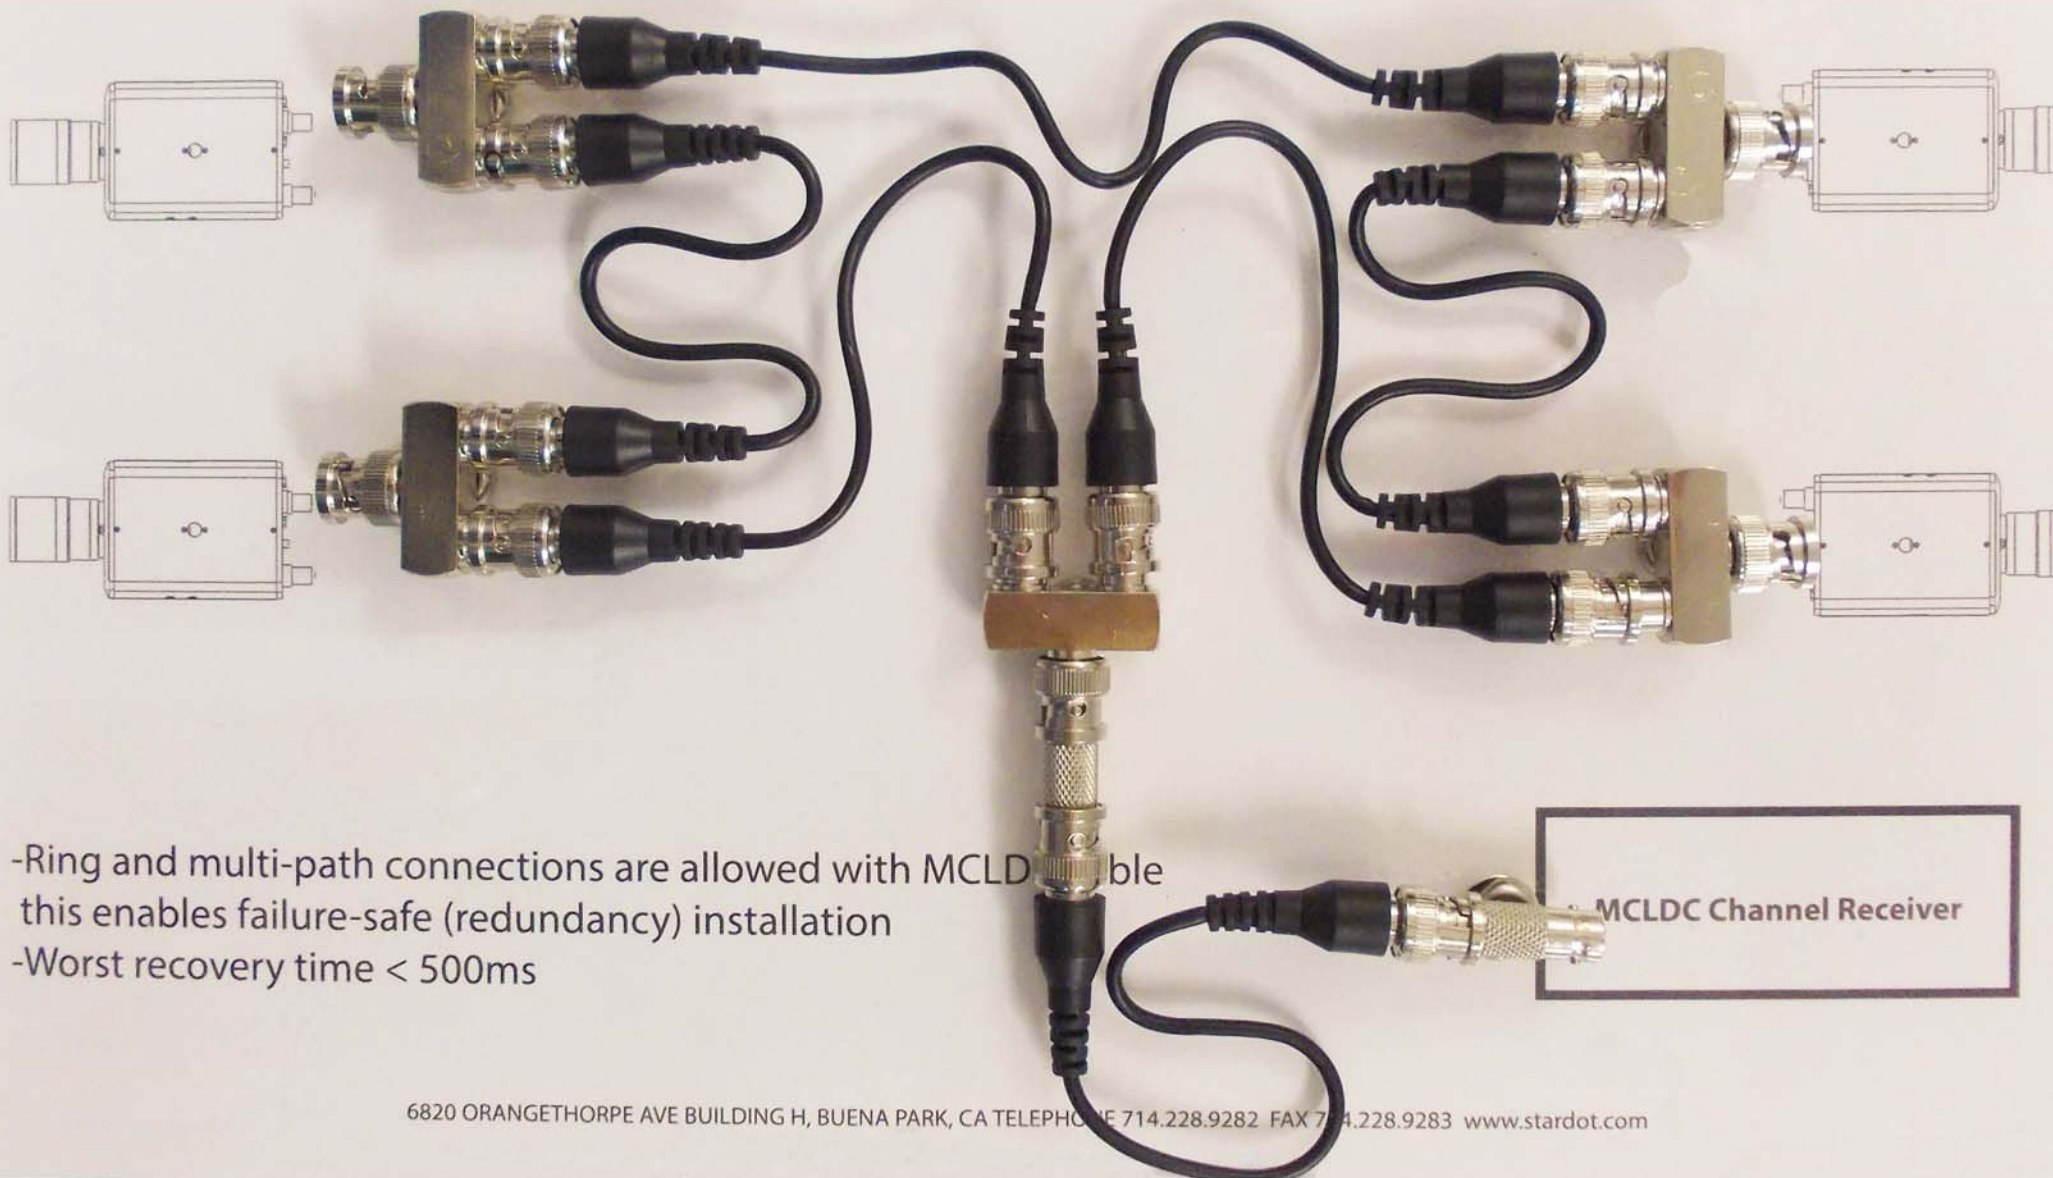

# Multi-Channel Long Distance Coaxial Self-Healing Ring Deployment

- Ring and multi-path connections are allowed with MCLDC cable this enables failure-safe (redundancy) installation
- Worst recovery time < 500ms

MCLDC Channel Receiver

6820 ORANGETHORPE AVE BUILDING H, BUENA PARK, CA TELEPHONE 714.228.9282 FAX 714.228.9283 www.stardot.com

1000 feet with RG 59 cable  
No additional equipments required